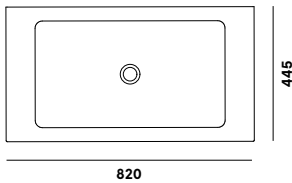

---

DIMENSIONS (mm)

---

  
**DIMENSIONS**  
 820 / 445 / 120  
 mm

  
**WEIGHT**  
 30 kg

  
**LIGHT**  
 fibre  
 reinforcement  
 —  
 reduced weight

  
**WATERPROOF**  
 quality surface  
 impregnation  
 —  
 liquid-proof